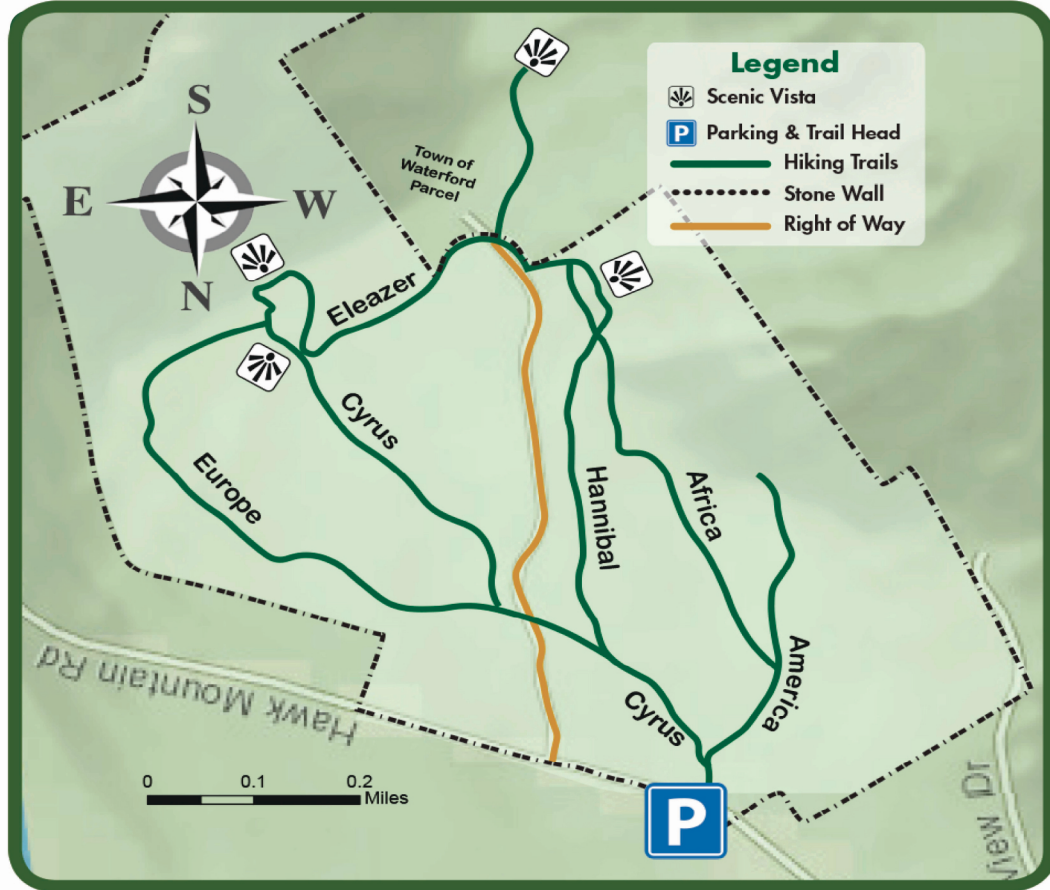

Western Foothills Land Trust
PO Box 107, Norway, Maine 04268
207-739-2124
info@wflmaine.org | wflmaine.org